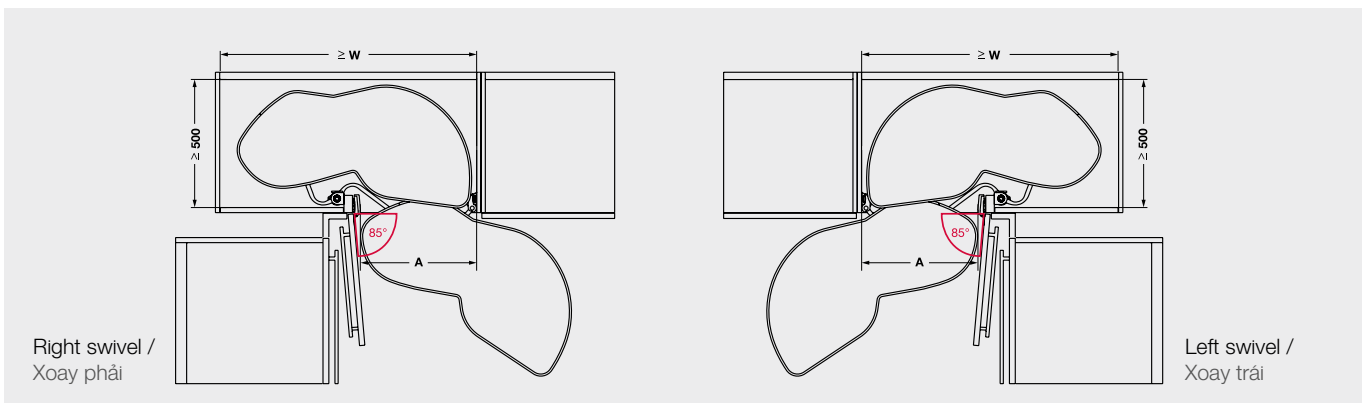

Basket type Loại rổ	Colour finish Màu hoàn thiện	Cabinet internal width / Door width (mm) Chiều rộng lòng tủ / Chiều rộng cửa (mm)	Cabinet internal height (mm) Chiều cao lòng tủ (mm)	Number of tray Số khay	Version Phiên bản	Art. No Mã số	Price* (VND) Giá* (Đ)
	Chrome Crom	Min. 800 / Door 450 A = 411 - 418 mm Tối thiểu 800 / Cửa 450 A = 411 - 418 mm	600-750	2	Right swivel Xoay phải	541.32.670	15.246.000
					Left swivel Xoay trái	541.32.671	15.246.000
			≥1265	4	Right swivel Xoay phải	541.32.672	32.890.000
					Left swivel Xoay trái	541.32.673	32.890.000
	Anthracite Đen Anthracite	Min. 800 / Door 450 A = 411 - 418 mm Tối thiểu 800 / Cửa 450 A = 411 - 418 mm	600-750	2	Right swivel Xoay phải	541.29.480	16.978.500
					Left swivel Xoay trái	541.29.481	16.978.500
			≥1265	4	Right swivel Xoay phải	541.29.482	34.100.000
					Left swivel Xoay trái	541.29.483	34.100.000

Supplied with: 1 set of tray (2 or 4 trays) including self-closing damping system, 1 set of axle.
Trọn bộ gồm: 1 bộ khay (2 hoặc 4 khay) đã bao gồm giảm chấn, 1 bộ trục xoay.
Packing: 1 set / Đóng gói: 1 bộ