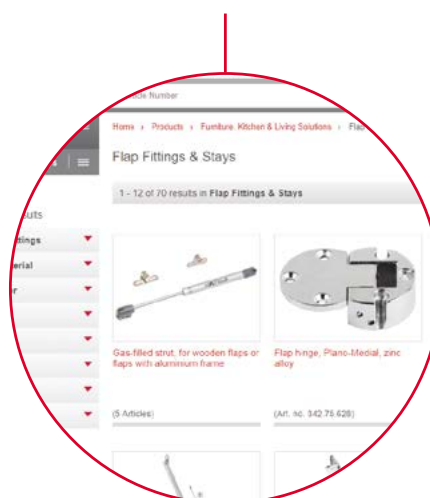

QUICK AND EASY. PRODUCT SEARCH. TÌM KIẾM SẢN PHẨM NHANH CHÓNG & DỄ DÀNG.

Searching, finding and navigating have become more interactive and intuitive. You enter the required properties quickly and easily in accordance with your planning logic. Or use intelligent filters to narrow down the selection. You receive an overview with several alternative products, and can conveniently select and compare.

Thao tác tìm kiếm và sử dụng nay mang tính tương tác cao hơn và thân thiện hơn với người dùng. Có thể tìm kiếm sản phẩm theo tính năng phù hợp với mục đích sử dụng. Hoặc dùng các bộ lọc thông minh để thu hẹp phạm vi tìm kiếm. Kết quả tìm kiếm hiển thị đầy đủ thông tin để bạn lựa chọn và so sánh.